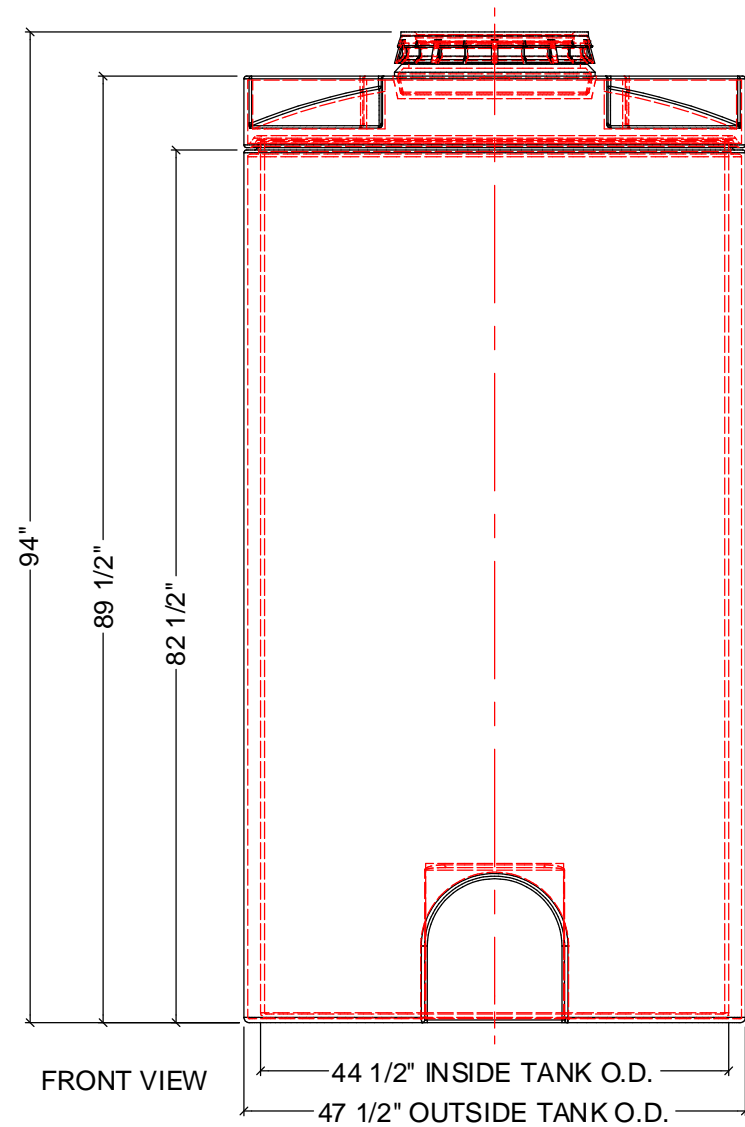

NOTES:

1. TANK IS MANUFACTURED TO ASTM-D-1998 STANDARD.
2. ALL DIMENSIONS ARE APPROXIMATE.

| MATERIALS LIST |                            |       |
|----------------|----------------------------|-------|
| ITEMS          | DESCRIPTION                | NOTES |
| A              | DMT-450-OUTSIDE TANK       |       |
| B              | DMT-450-INSIDE TANK        |       |
| C              | 16" LID WITH LOCKING STRAP |       |
|                |                            |       |
|                |                            |       |
|                |                            |       |
|                |                            |       |
|                |                            |       |

**Agrico Plastiques**  
 450-471-2772  
[www.agricoplastiques.com](http://www.agricoplastiques.com)  
 Réservoir Double Parois DMT450  
  
 Capacité :  
 450 Gallons Impériaux  
 540 Gallons US  
 2000 Litres