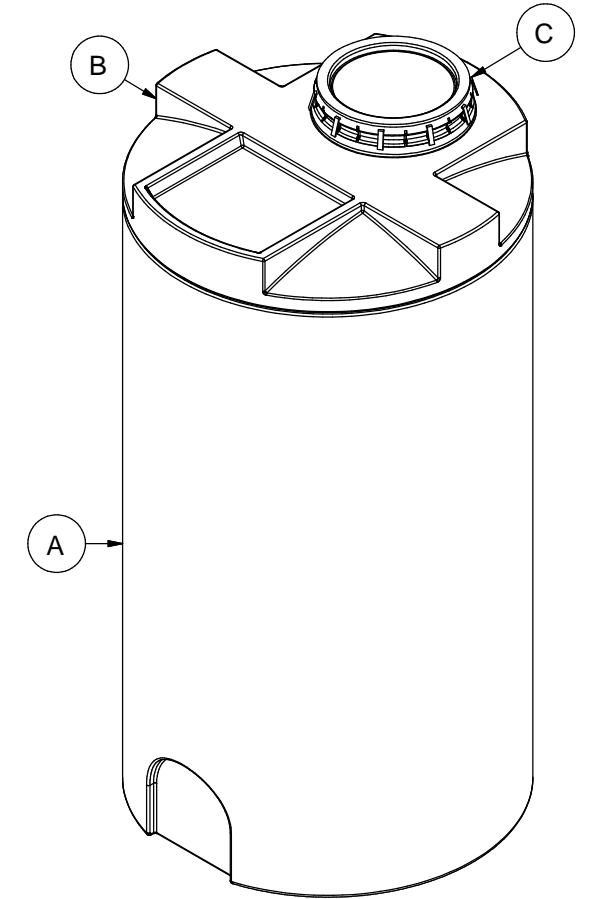

NOTES:

1. TANK IS MANUFACTURED TO ASTM-D-1998 STANDARD.
2. ALL DIMENSIONS ARE APPROXIMATE.

| MATERIALS LIST |                            |       |
|----------------|----------------------------|-------|
| ITEMS          | DESCRIPTION                | NOTES |
| A              | DMT-450-OUTSIDE TANK       |       |
| B              | DMT-450-INSIDE TANK        |       |
| C              | 16" LID WITH LOCKING STRAP |       |
|                |                            |       |
|                |                            |       |
|                |                            |       |
|                |                            |       |
|                |                            |       |

**Agrico Plastiques**  
 450-471-2772  
[www.agricoplastiques.com](http://www.agricoplastiques.com)  
 Réservoir Double Parois DMT450  
  
 Capacité :  
 450 Gallons Impériaux  
 540 Gallons US  
 2000 Litres