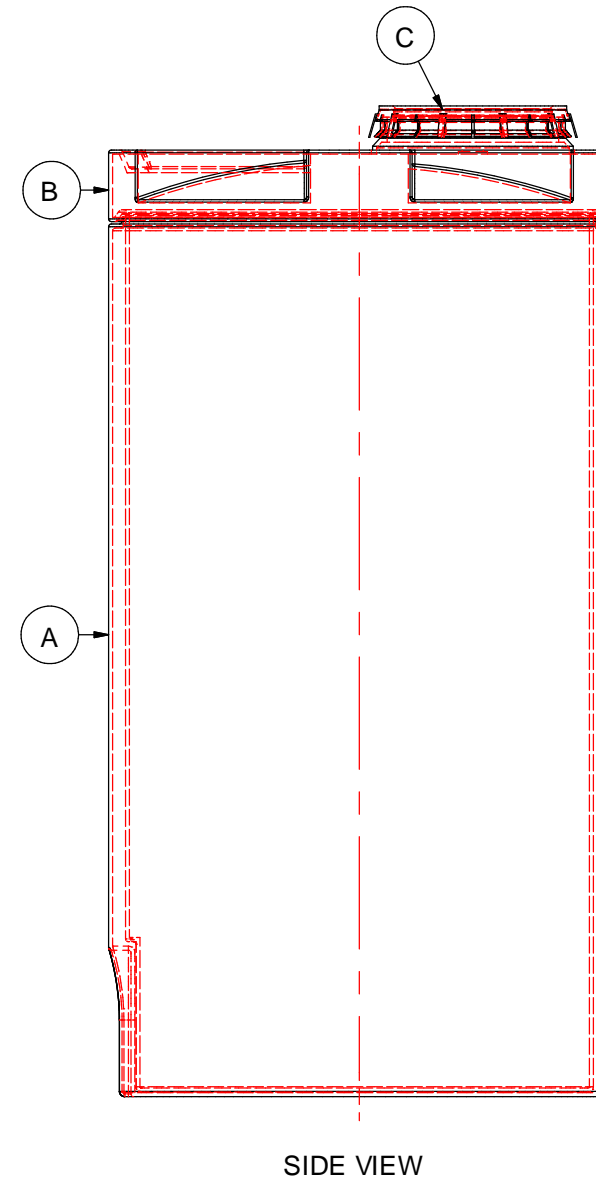

NOTES:

1. TANK IS MANUFACTURED TO ASTM-D-1998 STANDARD.
2. ALL DIMENSIONS ARE APPROXIMATE.

| MATERIALS LIST |                            |       |
|----------------|----------------------------|-------|
| ITEMS          | DESCRIPTION                | NOTES |
| A              | DMT-450-OUTSIDE TANK       |       |
| B              | DMT-450-INSIDE TANK        |       |
| C              | 16" LID WITH LOCKING STRAP |       |
|                |                            |       |
|                |                            |       |
|                |                            |       |
|                |                            |       |
|                |                            |       |

**Agrico Plastiques**  
 450-471-2772  
[www.agricoplastiques.com](http://www.agricoplastiques.com)  
 Réservoir Double Parois DMT450  
  
 Capacité :  
 450 Gallons Impériaux  
 540 Gallons US  
 2000 Litres