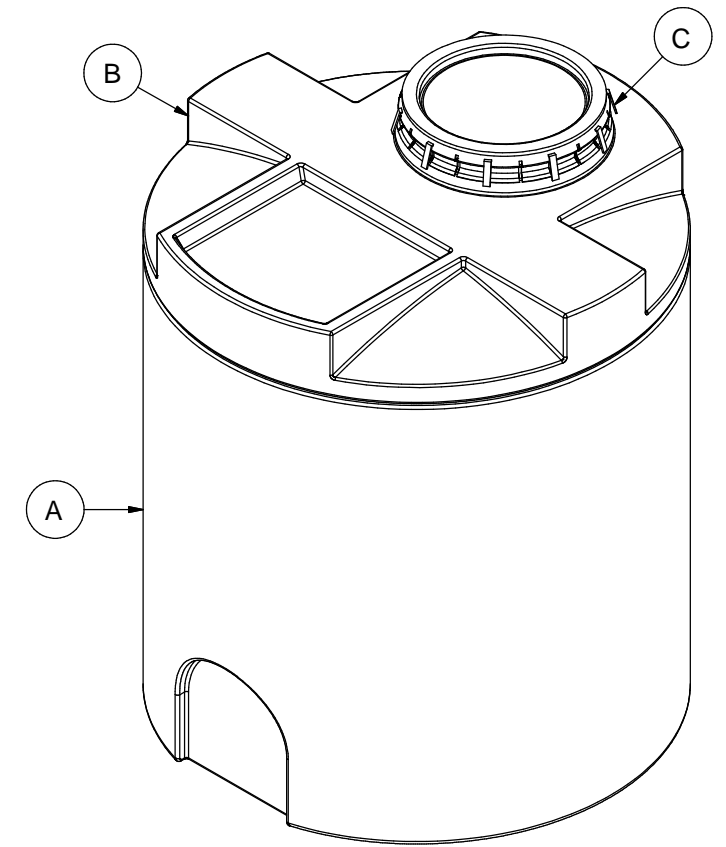

NOTES:

1. TANK IS MANUFACTURED TO ASTM-D-1998 STANDARD.
2. ALL DIMENSIONS ARE APPROXIMATE.

SIDE VIEW

MATERIALS LIST		
ITEMS	DESCRIPTION	NOTES
A	DMT-225-OUTSIDE TANK	
B	DMT-225-INSIDE TANK	
C	16" LID WITH LOCKING STRAP	

AGRICO PLASTIQUES
450-471-2772

www.agricoplastiques.com

Réservoir double parois DMT225

Capacité :
225 Gallons Impériaux
270 Gallons US
1000 Litres