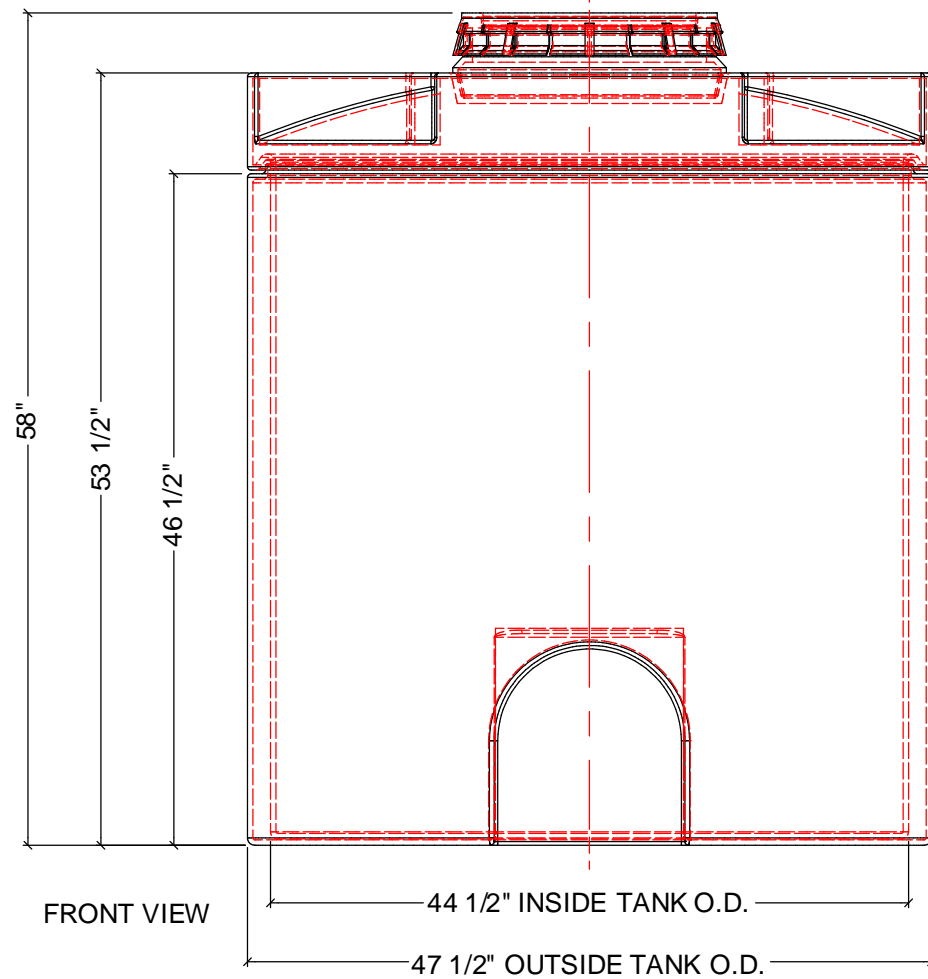

NOTES:

1. TANK IS MANUFACTURED TO ASTM-D-1998 STANDARD.
2. ALL DIMENSIONS ARE APPROXIMATE.

SIDE VIEW

MATERIALS LIST		
ITEMS	DESCRIPTION	NOTES
A	DMT-225-OUTSIDE TANK	
B	DMT-225-INSIDE TANK	
C	16" LID WITH LOCKING STRAP	

AGRICO PLASTIQUES
450-471-2772

www.agricoplastiques.com

Réservoir double parois DMT225

Capacité :
225 Gallons Impériaux
270 Gallons US
1000 Litres