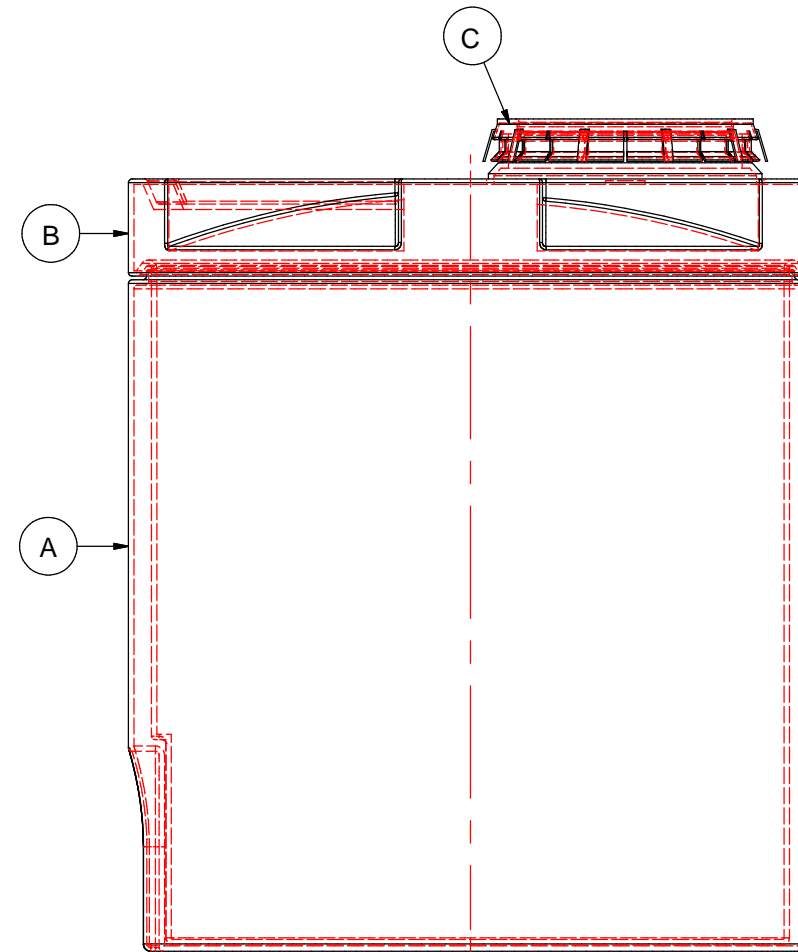

NOTES:

1. TANK IS MANUFACTURED TO ASTM-D-1998 STANDARD.
2. ALL DIMENSIONS ARE APPROXIMATE.

SIDE VIEW

MATERIALS LIST		
ITEMS	DESCRIPTION	NOTES
A	DMT-225-OUTSIDE TANK	
B	DMT-225-INSIDE TANK	
C	16" LID WITH LOCKING STRAP	

AGRICO PLASTIQUES
450-471-2772

www.agricoplastiques.com

Réservoir double parois DMT225

Capacité :
225 Gallons Impériaux
270 Gallons US
1000 Litres