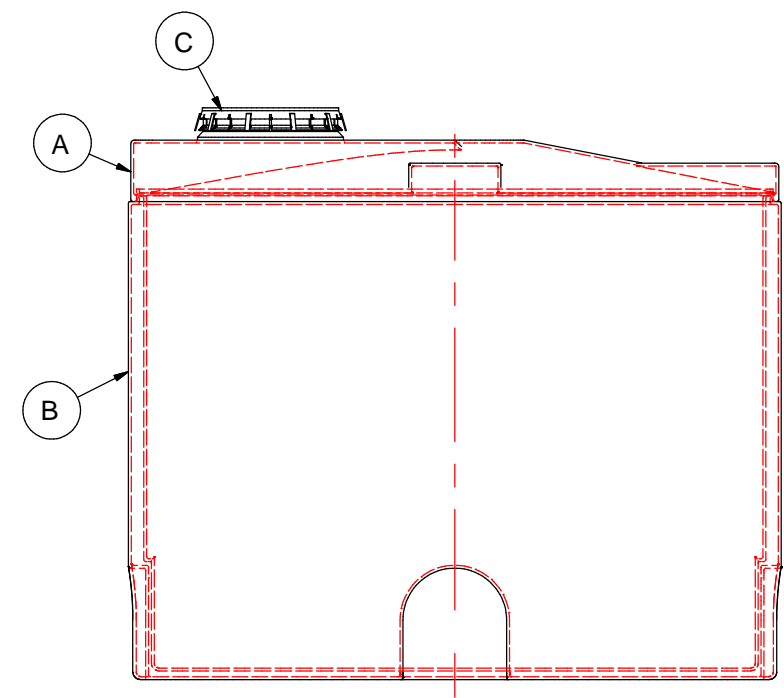

NOTES:  
 1. TANK IS MANUFACTURED TO ASTM-D-1998 STANDARD.  
 2. ALL DIMENSIONS ARE APPROXIMATE.

MATERIALS LIST		
ITEMS	DESCRIPTION	NOTES
A	DMT-900 INSIDE TANK	
B	DMT-900 OUTSIDE TANK	
C	16" LID WITH LOCKING STRAP	

**Agrico Plastiques**  
 450-471-2772  
[www.agricoplastiques.com](http://www.agricoplastiques.com)  
 Réservoir Double Parois DMT900

Capacité :  
 1000 Gallons Impériaux  
 1200 Gallons US  
 4500 Litres