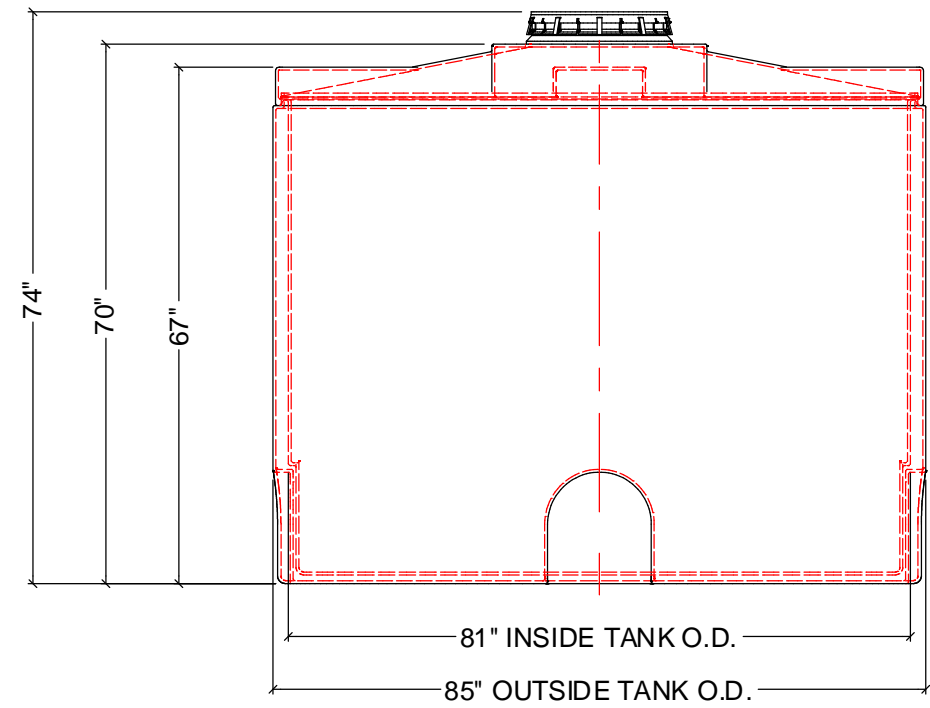

NOTES:  
 1. TANK IS MANUFACTURED TO ASTM-D-1998 STANDARD.  
 2. ALL DIMENSIONS ARE APPROXIMATE.

MATERIALS LIST		
ITEMS	DESCRIPTION	NOTES
A	DMT-900 INSIDE TANK	
B	DMT-900 OUTSIDE TANK	
C	16" LID WITH LOCKING STRAP	

**Agrico Plastiques**  
 450-471-2772  
[www.agricoplastiques.com](http://www.agricoplastiques.com)  
 Réservoir Double Parois DMT900

Capacité :  
 1000 Gallons Impériaux  
 1200 Gallons US  
 4500 Litres