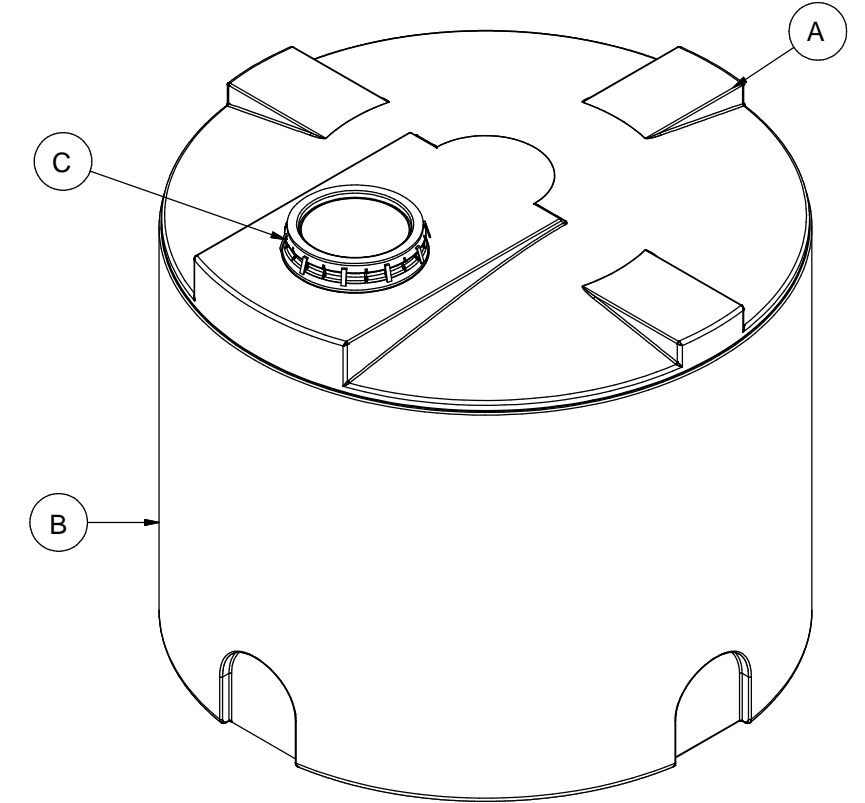

NOTES:  
 1. TANK IS MANUFACTURED TO ASTM-D-1998 STANDARD.  
 2. ALL DIMENSIONS ARE APPROXIMATE.

MATERIALS LIST		
ITEMS	DESCRIPTION	NOTES
A	DMT-900 INSIDE TANK	
B	DMT-900 OUTSIDE TANK	
C	16" LID WITH LOCKING STRAP	

**Agrico Plastiques**  
 450-471-2772  
[www.agricoplastiques.com](http://www.agricoplastiques.com)  
 Réservoir Double Parois DMT900

Capacité :  
 1000 Gallons Impériaux  
 1200 Gallons US  
 4500 Litres