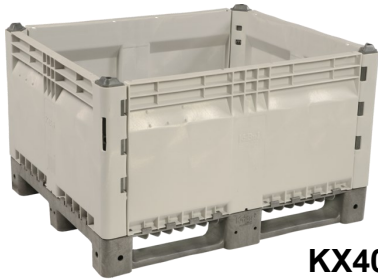

### The Multi Purpose Bulk Container System

- Available with solid or vented unique removable walls
- Includes 1 pallet and 4 walls
- Injection molded high-density polyethylene
- To save space, one empty bins can hold the walls from 4 other bins
- Space savings of up to 40% in warehouse or in a truck when folded
- Comprehensive solutions for the whole supply chain
- Quick and easy assembly by one person
- Patented locking design
- Replaceable pallet and walls if broken
- Four-way forklift entry and two-way with hand truck
- For indoor or outdoor applications, UV resistant material
- Removable walls provide easy access for ergonomically correct loading and unloading

### Versatile pallet box adapted to your handling and storage needs

Standard pallet box with one pallet and four walls assembled

Pallet box with a full panel removed

Pallet box with an access door

[www.agricoplastiques.com](http://www.agricoplastiques.com) • Tel: (450) 471-2772 • Fax: (450) 951-8700

**KX404828**

Outside Dimensions	Inside Dimensions
48" x 40" x 28"	36" x 44" x 23"
Weight Capacity : 1322 lb	
Volume Capacity : 566 liters	
Stack Height : Up to 10	
Stack Load : 6600 lb	
Tare Weight : 84 lb	

**KX404850**

Outside Dimensions	Inside Dimensions
48" x 40" x 50"	36" x 44" x 44"
Weight Capacity : 1322 lb	
Volume Capacity : 1048 liters	
Stack Height : Up to 10	
Stack Load : 4000 lb	
Tare Weight : 123 lb	