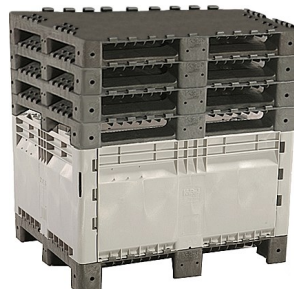

## Pallet Boxes - KX and KXV Series

### The Multi Purpose Bulk Container System

- Available with solid or vented unique removable walls
- Includes 1 pallet and 4 walls
- Injection molded high-density polyethylene
- To save space, one empty bins can hold the walls from 4 other bins
- Space savings of up to 40% in warehouse or in a truck when folded
- Comprehensive solutions for the whole supply chain
- Quick and easy assembly by one person
- Patented locking design
- Replaceable pallet and walls if broken
- Four-way forklift entry and two-way with hand truck
- For indoor or outdoor applications, UV resistant material
- Removable walls provide easy access for ergonomically correct loading and unloading

Pallet box with 1 set of walls

Pallet box with 2 sets of walls connected together with clips

Pallet box with 2 sets of walls connected together with clips

Easy and Simple Assembly

Insert sidewall panels into pallet base.

Align sidewalls with the corner

Engage the mechanism down

The post is locked

Storage or Transport

5 KX404850 stacked together

5 KX404828 stacked together

To save space, one empty bins can hold the walls from 4 other bins, and the 4 pallets can stack over or unther the bin.