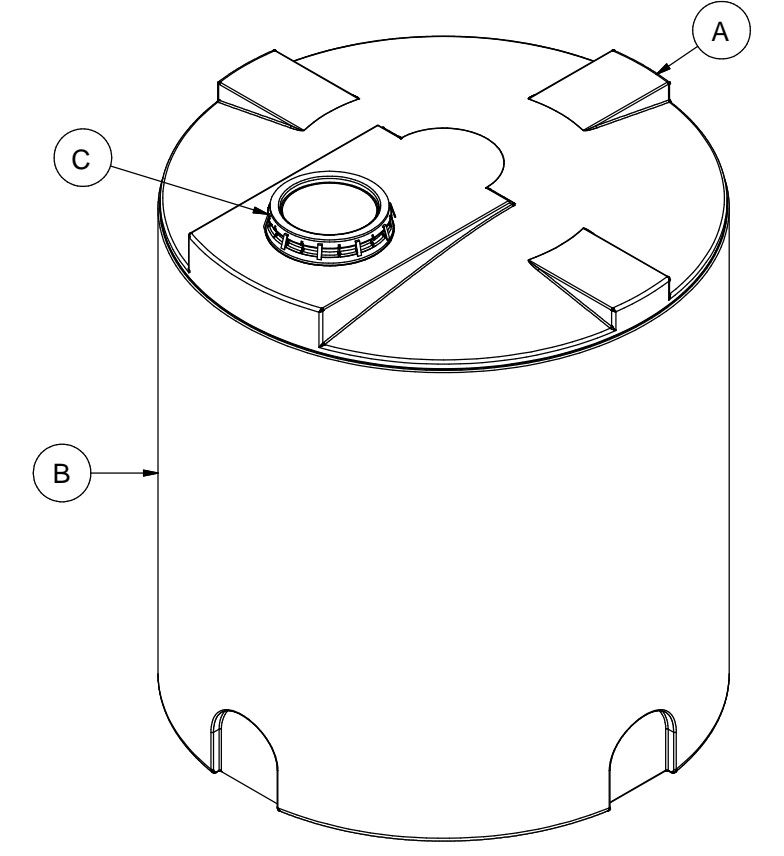

TOP VIEW

NOTES:

1. TANK IS MANUFACTURED TO ASTM-D-1998 STANDARD.
2. ALL DIMENSIONS ARE APPROXIMATE.

MATERIALS LIST		
ITEMS	DESCRIPTION	NOTES
A	DMT-1350 INSIDE TANK	
B	DMT-1350 OUTSIDE TANK	
C	16" LID WITH LOCKING STRAP	

FRONT VIEW

SIDE VIEW

Agrico Plastiques
450-471-2772

www.agricoplastiques.com

Réservoir double parois DMT1500

Capacité :
1500 Gallons Impériaux
1800 Gallons US
6800 Litres