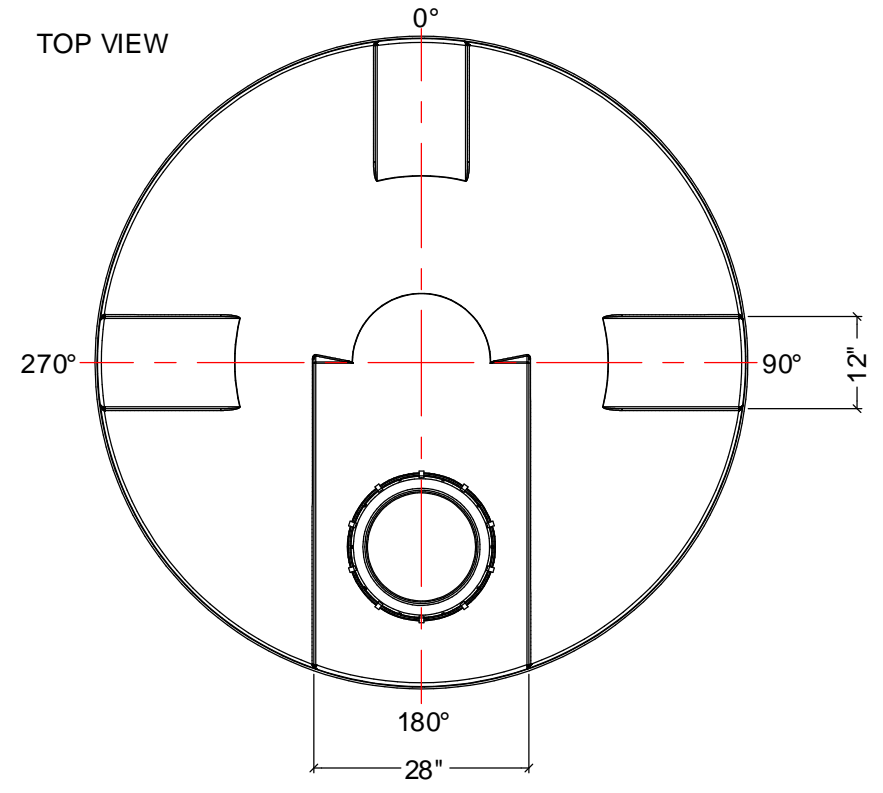

TOP VIEW

NOTES:

1. TANK IS MANUFACTURED TO ASTM-D-1998 STANDARD.
2. ALL DIMENSIONS ARE APPROXIMATE.

MATERIALS LIST		
ITEMS	DESCRIPTION	NOTES
A	DMT-1350 INSIDE TANK	
B	DMT-1350 OUTSIDE TANK	
C	16" LID WITH LOCKING STRAP	

FRONT VIEW

SIDE VIEW

Agrico Plastiques
450-471-2772

www.agricoplastiques.com

Réservoir double parois DMT1500

Capacité :
1500 Gallons Impériaux
1800 Gallons US
6800 Litres