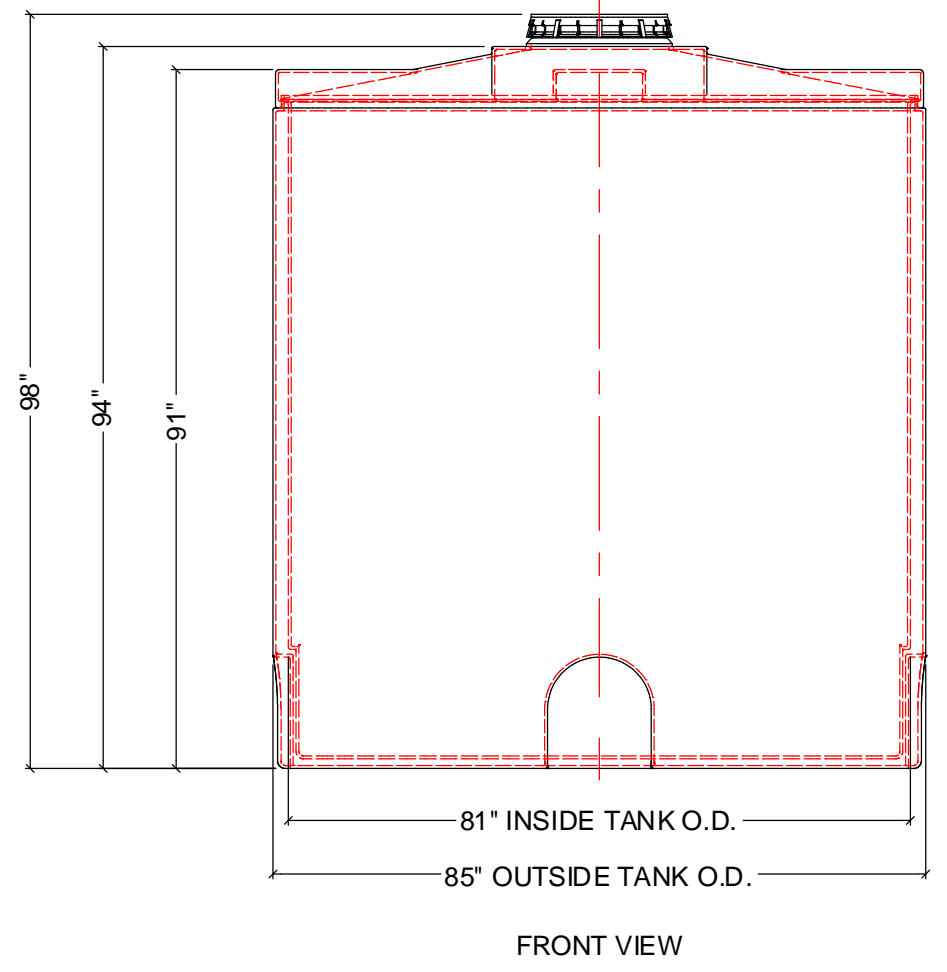

TOP VIEW

NOTES:

1. TANK IS MANUFACTURED TO ASTM-D-1998 STANDARD.
2. ALL DIMENSIONS ARE APPROXIMATE.

MATERIALS LIST		
ITEMS	DESCRIPTION	NOTES
A	DMT-1350 INSIDE TANK	
B	DMT-1350 OUTSIDE TANK	
C	16" LID WITH LOCKING STRAP	

FRONT VIEW

SIDE VIEW

Agrico Plastiques
450-471-2772

www.agricoplastiques.com

Réservoir double parois DMT1500

Capacité :
1500 Gallons Impériaux
1800 Gallons US
6800 Litres