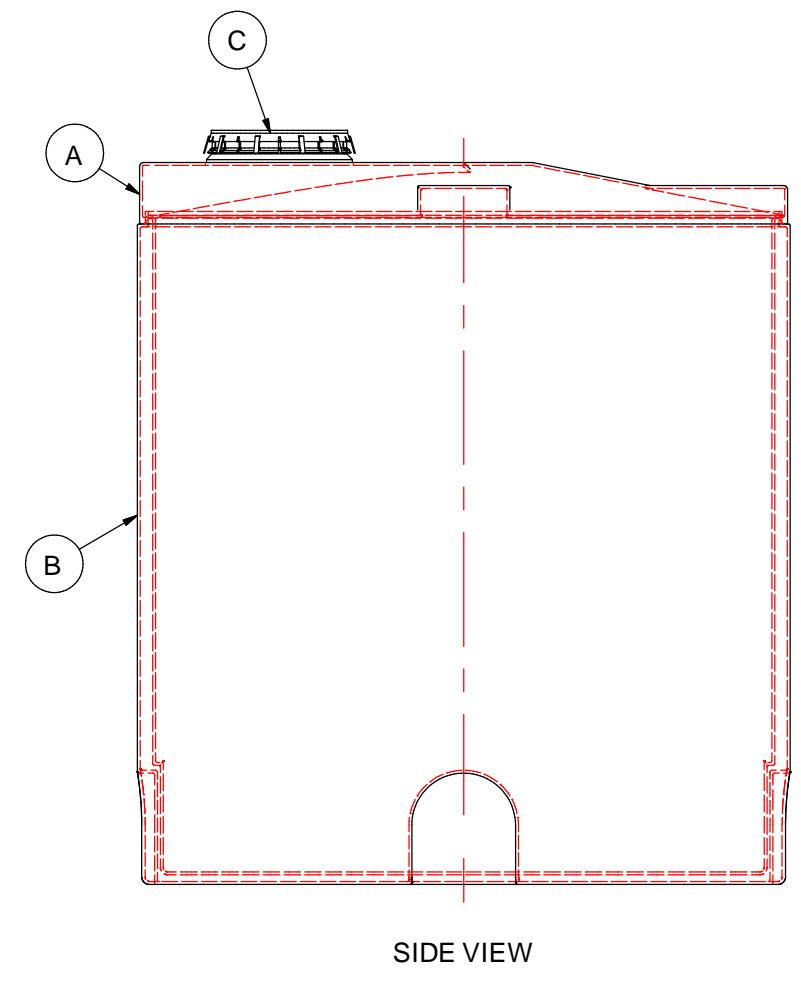

TOP VIEW

NOTES:

1. TANK IS MANUFACTURED TO ASTM-D-1998 STANDARD.
2. ALL DIMENSIONS ARE APPROXIMATE.

MATERIALS LIST		
ITEMS	DESCRIPTION	NOTES
A	DMT-1350 INSIDE TANK	
B	DMT-1350 OUTSIDE TANK	
C	16" LID WITH LOCKING STRAP	

FRONT VIEW

SIDE VIEW

Agrico Plastiques
450-471-2772

www.agricoplastiques.com

Réservoir double parois DMT1500

Capacité :
1500 Gallons Impériaux
1800 Gallons US
6800 Litres